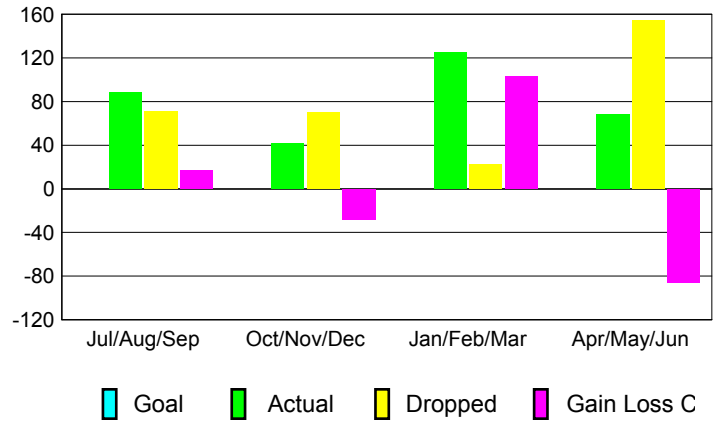

Membership Results 2012-2013
Goal, New, Dropped, Gain/Loss