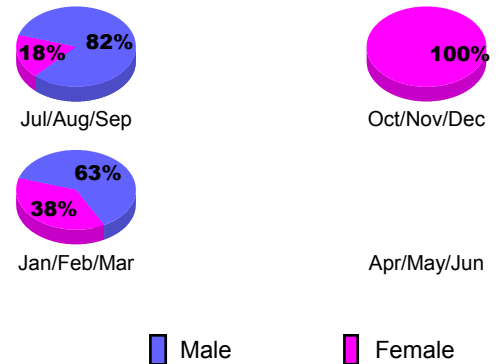

**Membership Results 2012-2013**  
Goal, New, Dropped, Gain/Loss

**YTD Status Quo Clubs 2012-2013**

Status Quo Clubs Compared to Status Quo Members

**Gender Comparison 2012-2013**

**Club Gain/Loss 2012-2013**