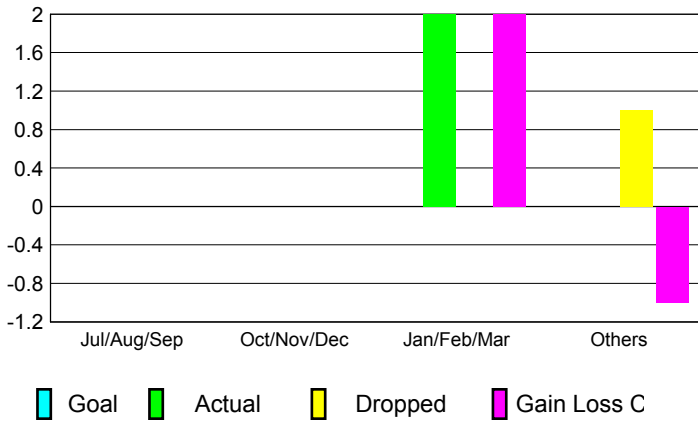

GMT: **BYEONG-DEOK KIM**

Location: **REPUBLIC OF KOREA**

GMT CA: **5**

**CLUBS**

Month	New Club Goal	Actual New Clubs	Actual Dropped Clubs	Gain/Loss of Clubs
<b>2012-2013</b>				
Jul/Aug/Sep	0	0	0	0
Oct/Nov/Dec	0	0	0	0
Jan/Feb/Mar	0	2	0	2
Apr/May/June	0	0	1	-1
<b>Totals</b>	<b>0</b>	<b>2</b>	<b>1</b>	<b>1</b>

**Club Results 2012-2013**  
Goal, New, Dropped, Gain/Loss

**MEMBERSHIP**

Month	Net Memb Goal	Actual New Memb	Actual Dropped Memb	Gain/Loss of Memb
<b>2012-2013</b>				
Jul/Aug/Sep	0	88	71	17
Oct/Nov/Dec	0	42	70	-28
Jan/Feb/Mar	0	125	22	103
Apr/May/June	0	68	154	-86
<b>Totals</b>	<b>0</b>	<b>323</b>	<b>317</b>	<b>6</b>